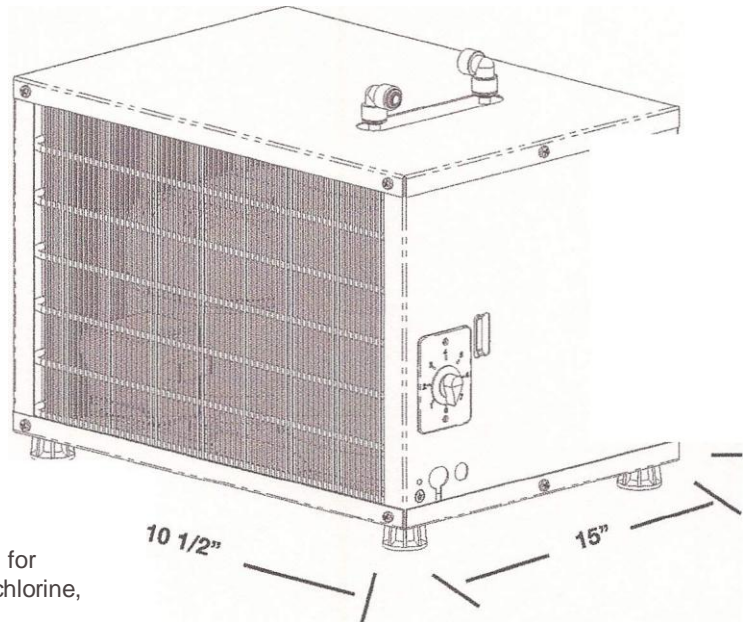

EVERCOLD

SPECIFICATIONS

INSTANT CHILLED WATER SYSTEM • MODEL WI-WIC400S

Undercounter water chiller for use with sink mounted dispenser faucet.

- **Refrigeration Capacity:** Chilling capacity of 1.75 gallons (6.6 Liters) per hour of drinking water, according to standard ARI 1010 (2002).
- **Installation:** Quick and easy fast connection by 1/4" quick connect fittings.
- **Cabinet:** Powder coated galvanized steel.
- **Water Temperature Regulation:** Cold control located inside cabinet, with easy external dial.
- **Cooling Unit:** Maintenance-free 1/12 HP compressor protected by an automatically restarting motor cut-off. The refrigeration system is hermetically sealed to virtually eliminate refrigerant gas leakage.
- **Refrigerant Gas:** HFC 134a, which offers a zero ODP (Ozone Depletion Potential).
- **Waterways:** Highest quality lead free NSF approved materials (304 Stainless Steel).
- **Refrigeration Tank:** 1.2 gallons (4.4 liters).
- **Electrical Data:** 2.07 Amps, 115 Volts, 60 Hz, monophase
- **Dimensions:** 11 1/2" Height
10 1/2" Width
15" Depth (without plug)
- **Shipping Weight:** 36 lbs.
- Easy access drain plug.
- Supplied with 2 ft. long insulation.
- Can be used with any quality drinking water system for protection against bad tastes, lead, asbestos, rust chlorine, cysts, V.O.C.'s, THM's, and other contaminants.